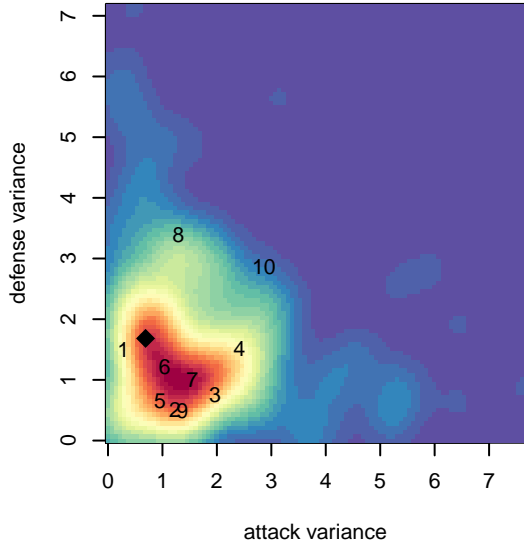

# Aloha United SC Black G05

Aloha United SC  
 , OR  
 G05 total strength=451  
 attack=0.49 defense=0.18  
 fall league = PTT G05 Div 2 Red West

alt names used:  
 ALOHA UNITED BLACK  
 AUCSC 05G Black  
 AUCSC 05G Black  
 ALOHA UNITED BLACK (OR)

Venues played:  
 2017 Clash At the Border Gold/Silver/Bronze  
 2017 Oswego Nike Cup Silver White U13  
 2017 PTT G05 Division 2 Red West  
 2017 OYS Founders Cup G05

**Aloha United SC Black G05**  
 Dots are actual minus expected GF (blue circles) and GA (red triangles).  
 Blue line is smoothed change in attack strength. Red is smoothed change in defense strength.

**attack and defense variance (black dot)  
relative to other teams  
and top 10 in region**

**attack and defense rating  
relative to others at age  
and all opponents in last 13 months**

**Performance relative to 13 month average**