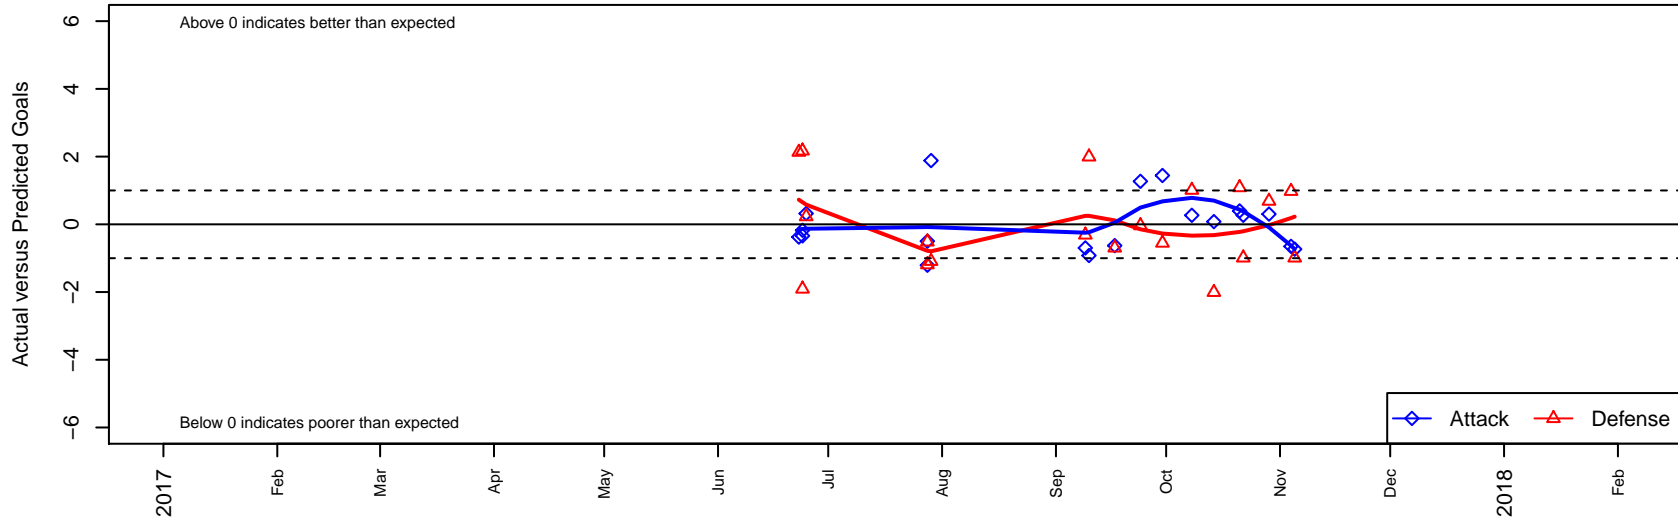

# Aloha United SC Black G05

Aloha United SC  
 , OR  
 G05 total strength=451  
 attack=0.49 defense=0.18  
 fall league = PTT G05 Div 2 Red West

alt names used:  
 ALOHA UNITED BLACK  
 AUCSC 05G Black  
 AUCSC 05G Black  
 ALOHA UNITED BLACK (OR)

Venues played:  
 2017 Clash At the Border Gold/Silver/Bronze  
 2017 Oswego Nike Cup Silver White U13  
 2017 PTT G05 Division 2 Red West  
 2017 OYS Founders Cup G05

**Aloha United SC Black G05**  
 Dots are actual minus expected GF (blue circles) and GA (red triangles).  
 Blue line is smoothed change in attack strength. Red is smoothed change in defense strength.

**attack and defense variance (black dot)  
relative to other teams  
and top 10 in region**

**attack and defense rating  
relative to others at age  
and all opponents in last 13 months**

**Performance relative to 13 month average**