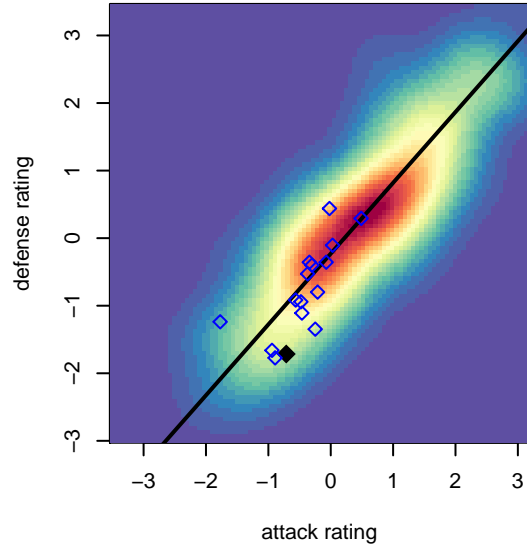

# Aloha United SC Black G05

Aloha United SC  
 , OR  
 G05 total strength=451  
 attack=0.49 defense=0.18  
 fall league = PTT G05 Div 2 Red West

alt names used:  
 ALOHA UNITED BLACK  
 AUCSC 05G Black  
 AUCSC 05G Black  
 ALOHA UNITED BLACK (OR)

Venues played:  
 2017 Clash At the Border Gold/Silver/Bronze  
 2017 Oswego Nike Cup Silver White U13  
 2017 PTT G05 Division 2 Red West  
 2017 OYS Founders Cup G05

**Aloha United SC Black G05**  
 Dots are actual minus expected GF (blue circles) and GA (red triangles).  
 Blue line is smoothed change in attack strength. Red is smoothed change in defense strength.

**attack and defense variance (black dot)  
relative to other teams  
and top 10 in region**

**attack and defense rating  
relative to others at age  
and all opponents in last 13 months**

**Performance relative to 13 month average**