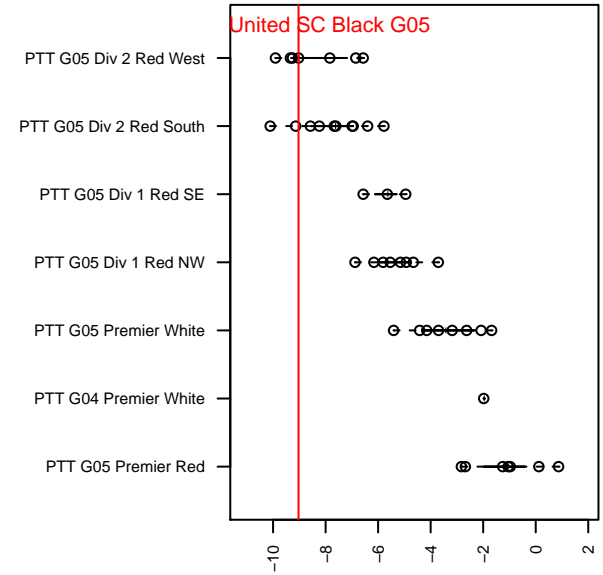

# Aloha United SC Black G05

Aloha United SC  
 , OR  
 G05 total strength=451  
 attack=0.49 defense=0.18  
 fall league = PTT G05 Div 2 Red West

alt names used:  
 ALOHA UNITED BLACK  
 AUCSC 05G Black  
 AUCSC 05G Black  
 ALOHA UNITED BLACK (OR)

Venues played:  
 2017 Clash At the Border Gold/Silver/Bronze  
 2017 Oswego Nike Cup Silver White U13  
 2017 PTT G05 Division 2 Red West  
 2017 OYS Founders Cup G05

**Aloha United SC Black G05**  
 Dots are actual minus expected GF (blue circles) and GA (red triangles).  
 Blue line is smoothed change in attack strength. Red is smoothed change in defense strength.

**attack and defense variance (black dot)  
relative to other teams  
and top 10 in region**

**attack and defense rating  
relative to others at age  
and all opponents in last 13 months**

**Performance relative to 13 month average**